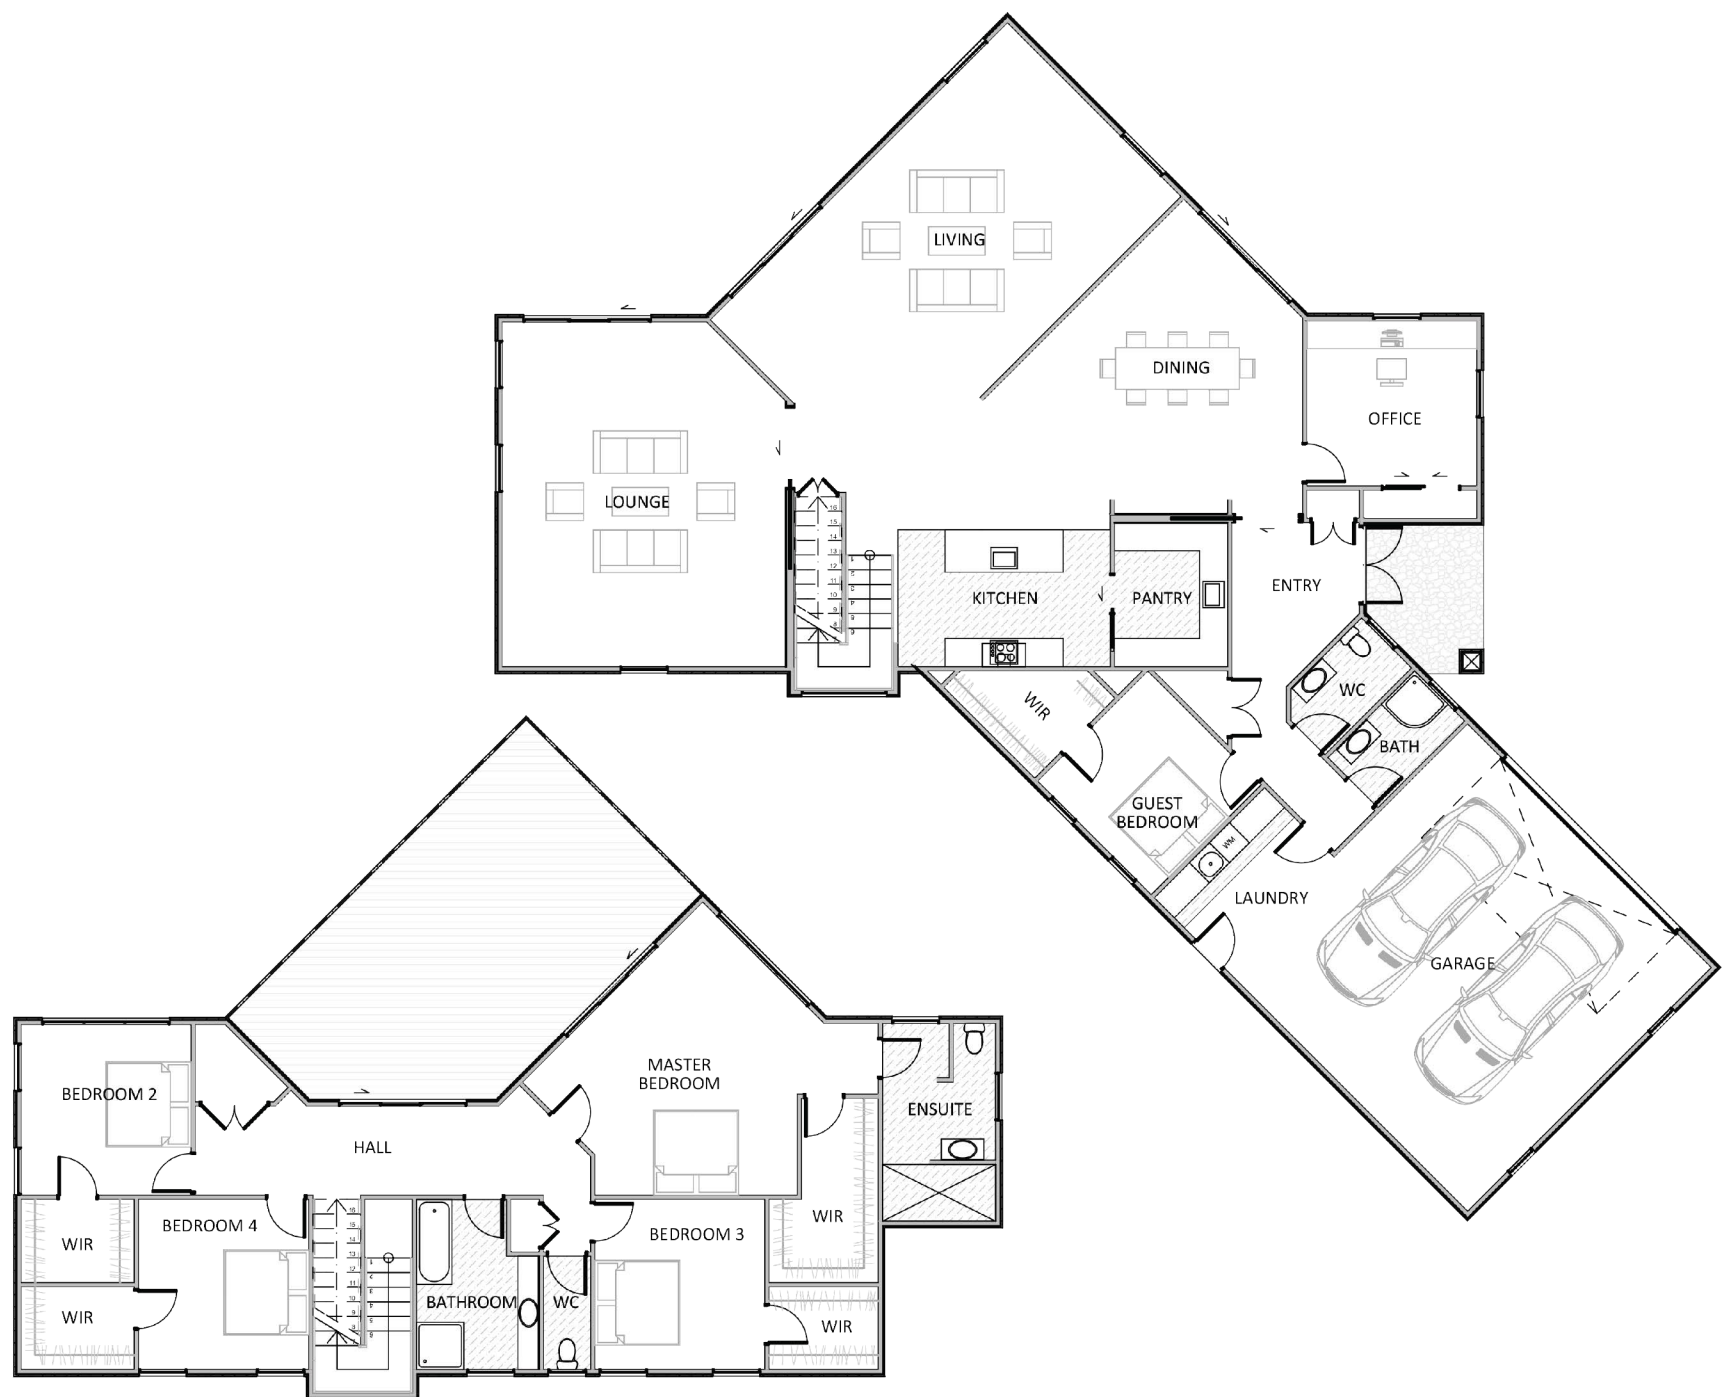

DUBLIN BAY

Width 25.3m
 Length 25.8m
 Ground Floor 285m²
 First Floor 146m²
 Floor Area 431m²

 5
  3
  2
  2