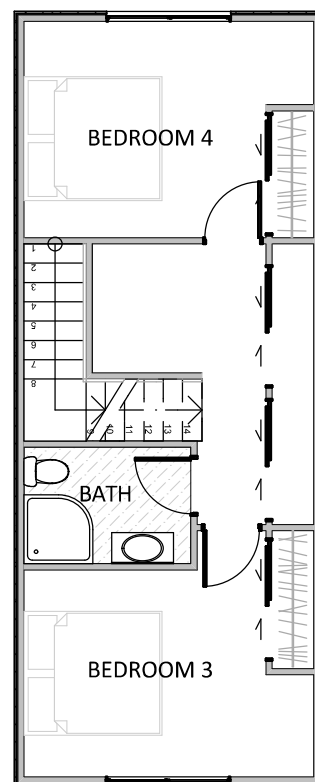

BARN STYLE HOMES

Width 11.1m
 Length 11.6m
 Ground Floor 119.9m²
 First Floor 48.8m²
 Floor Area 169m²