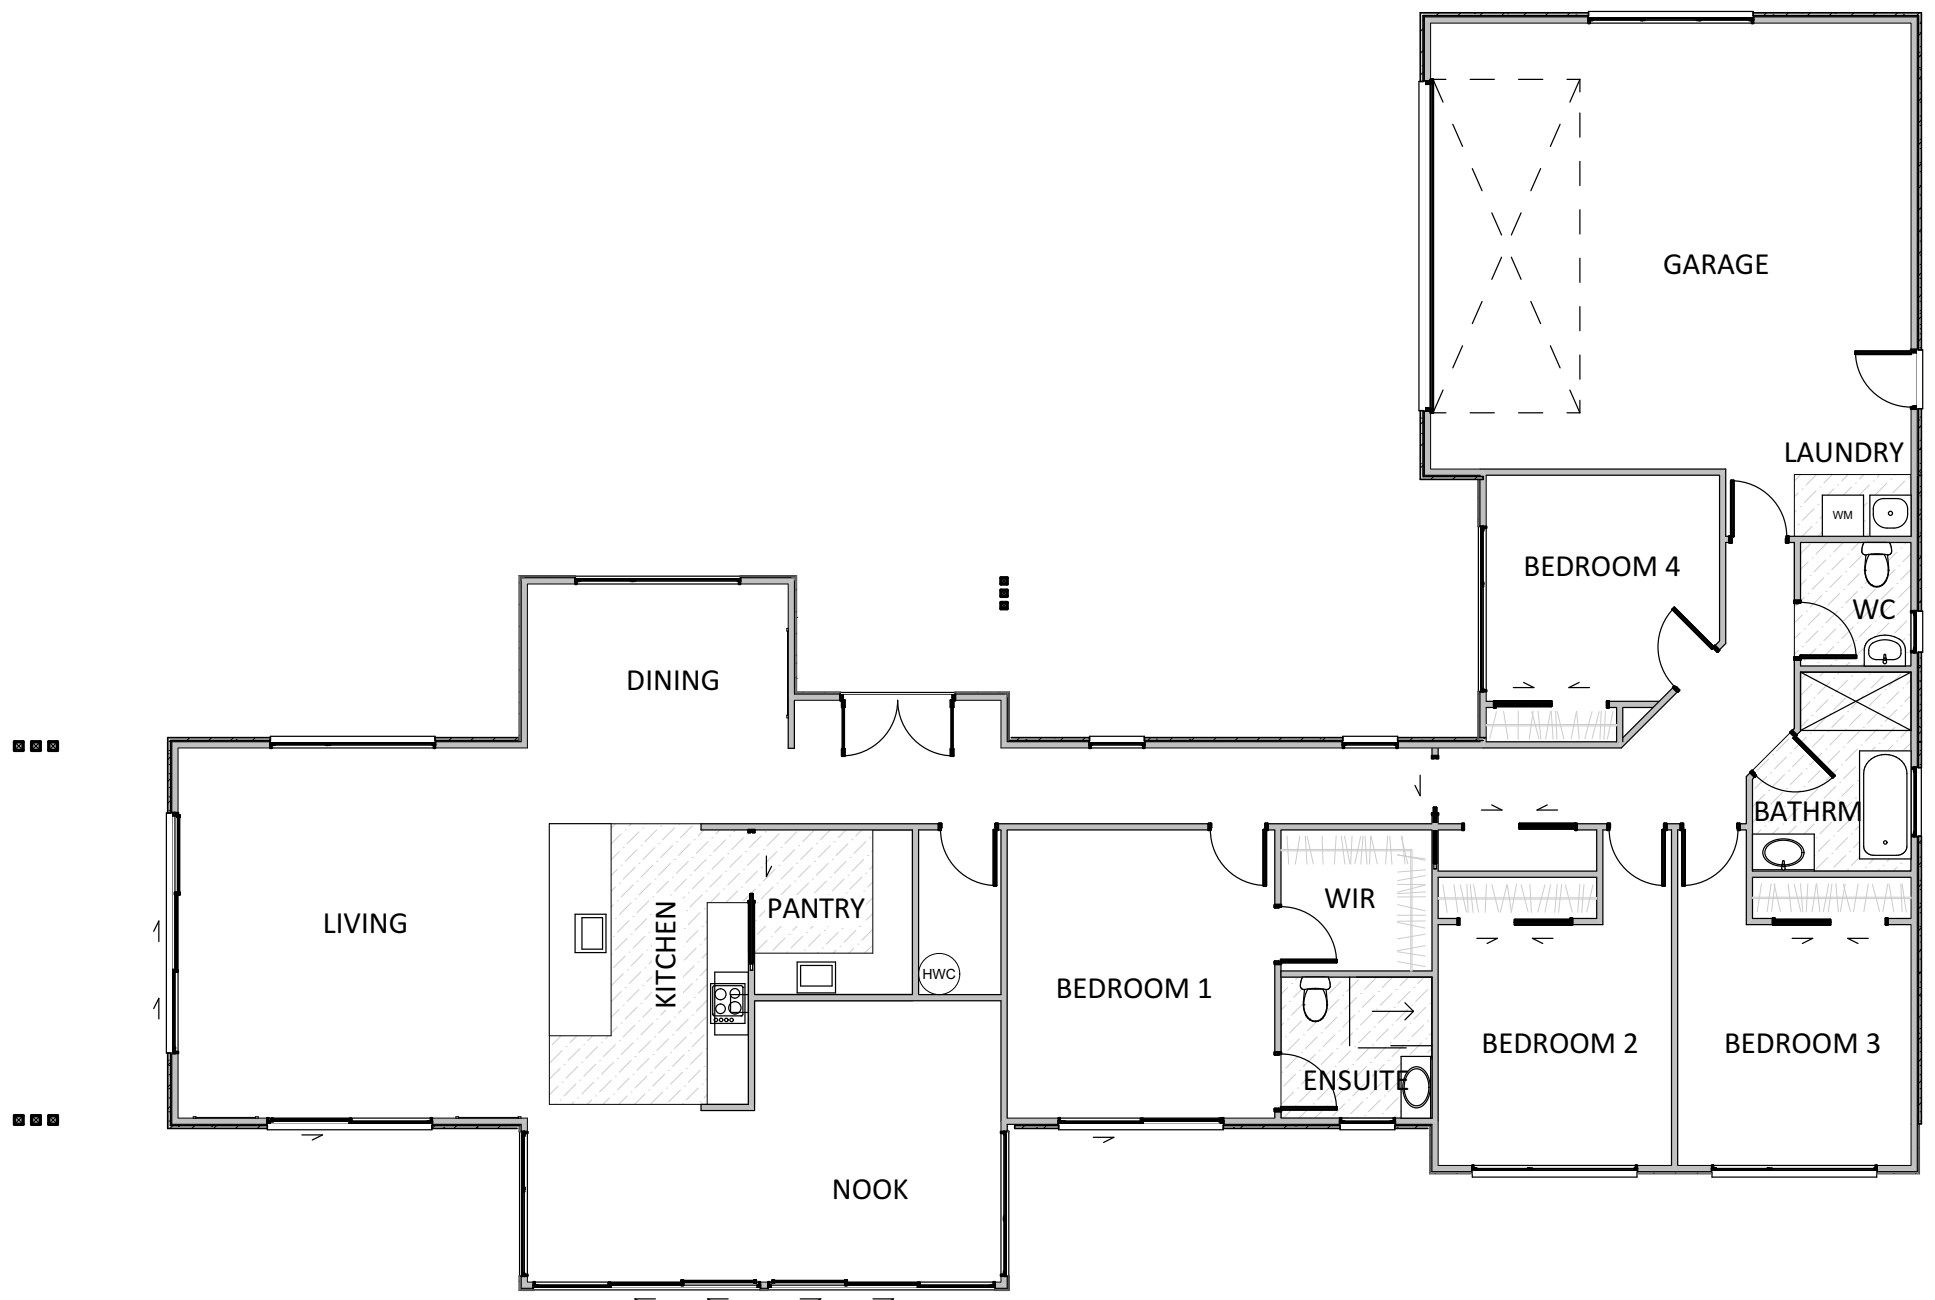

FORTROSE

Width18.53m
 Length25.43m
 Floor Area 247m²