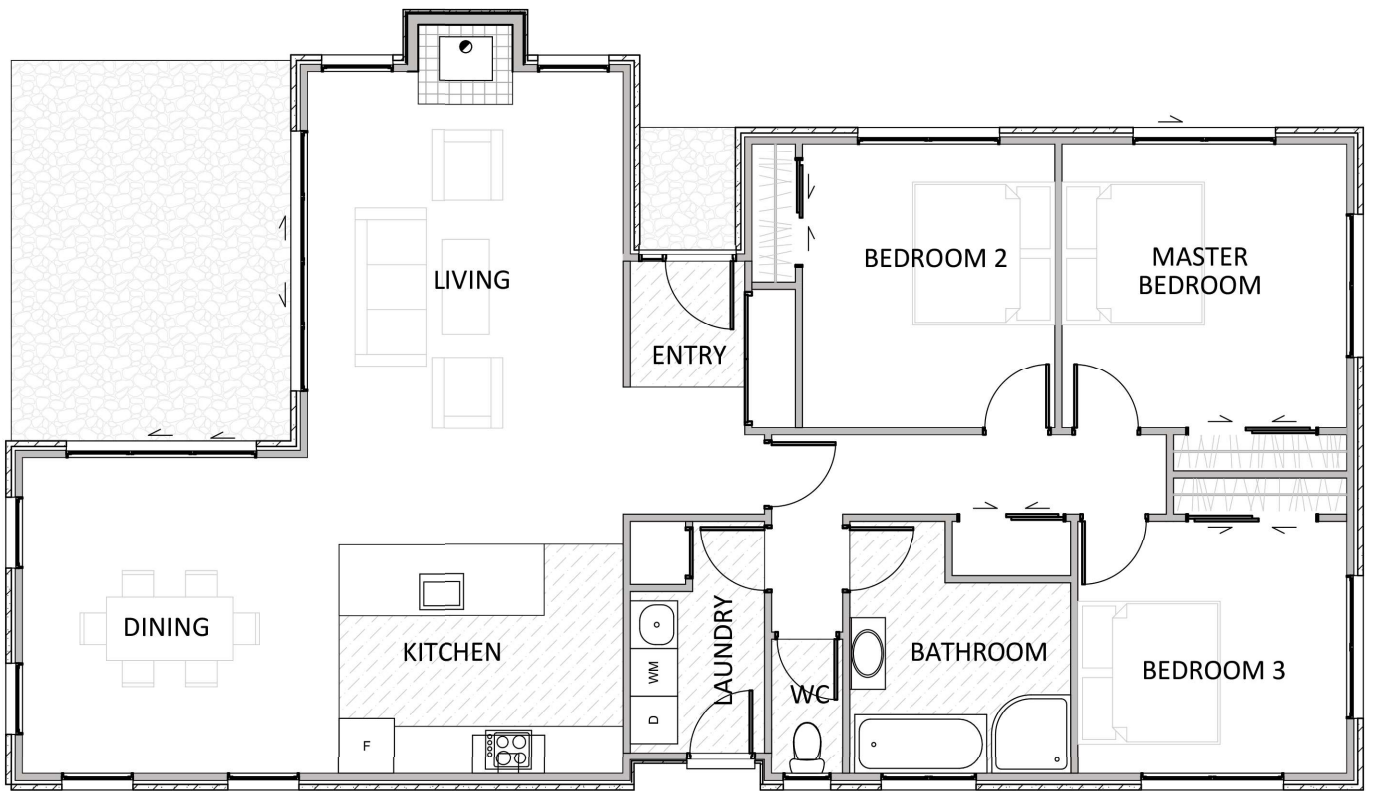

CLYDE

Width 9.71m
 Length 16.94m
 Floor Area 126m²