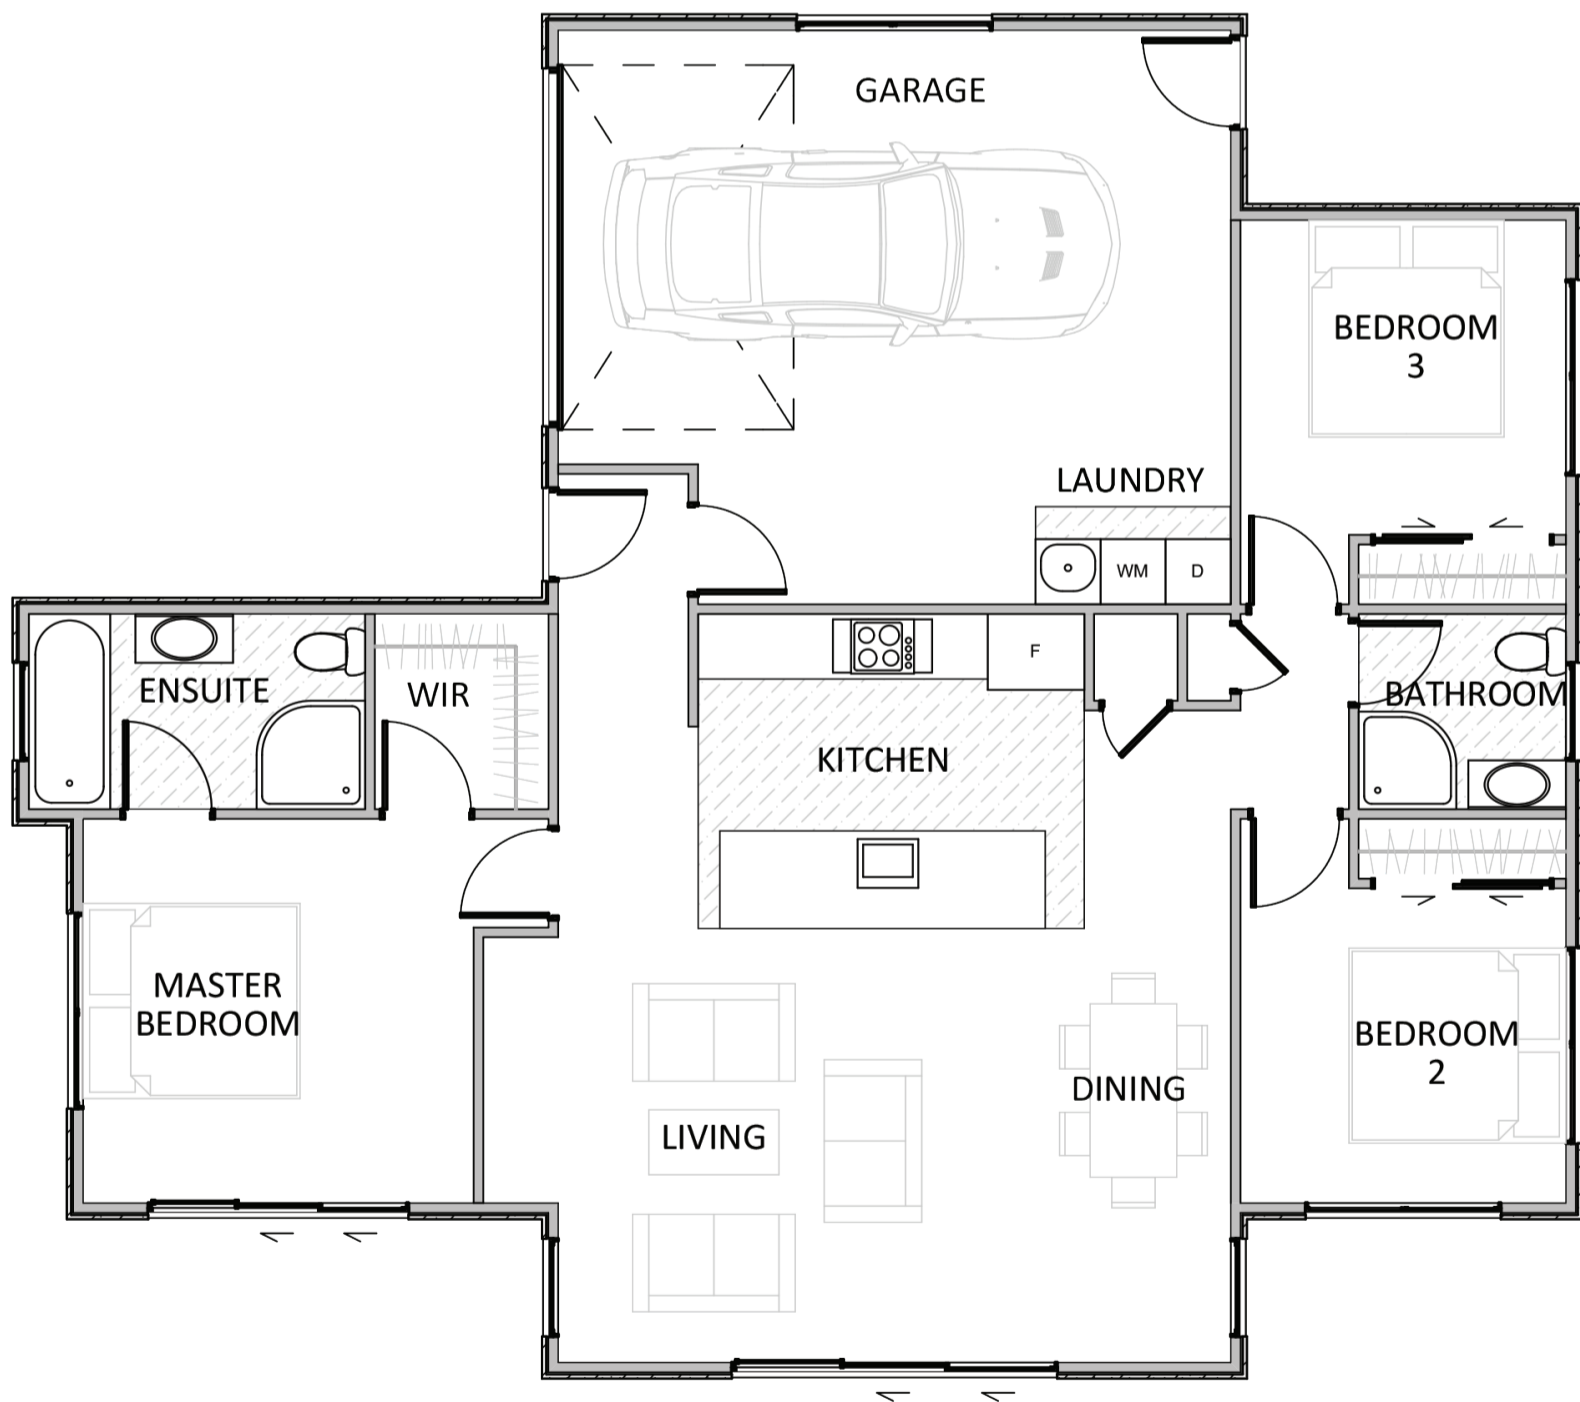

McNAB

Width 12.5m
Length 14.4m
Floor Area 133m²