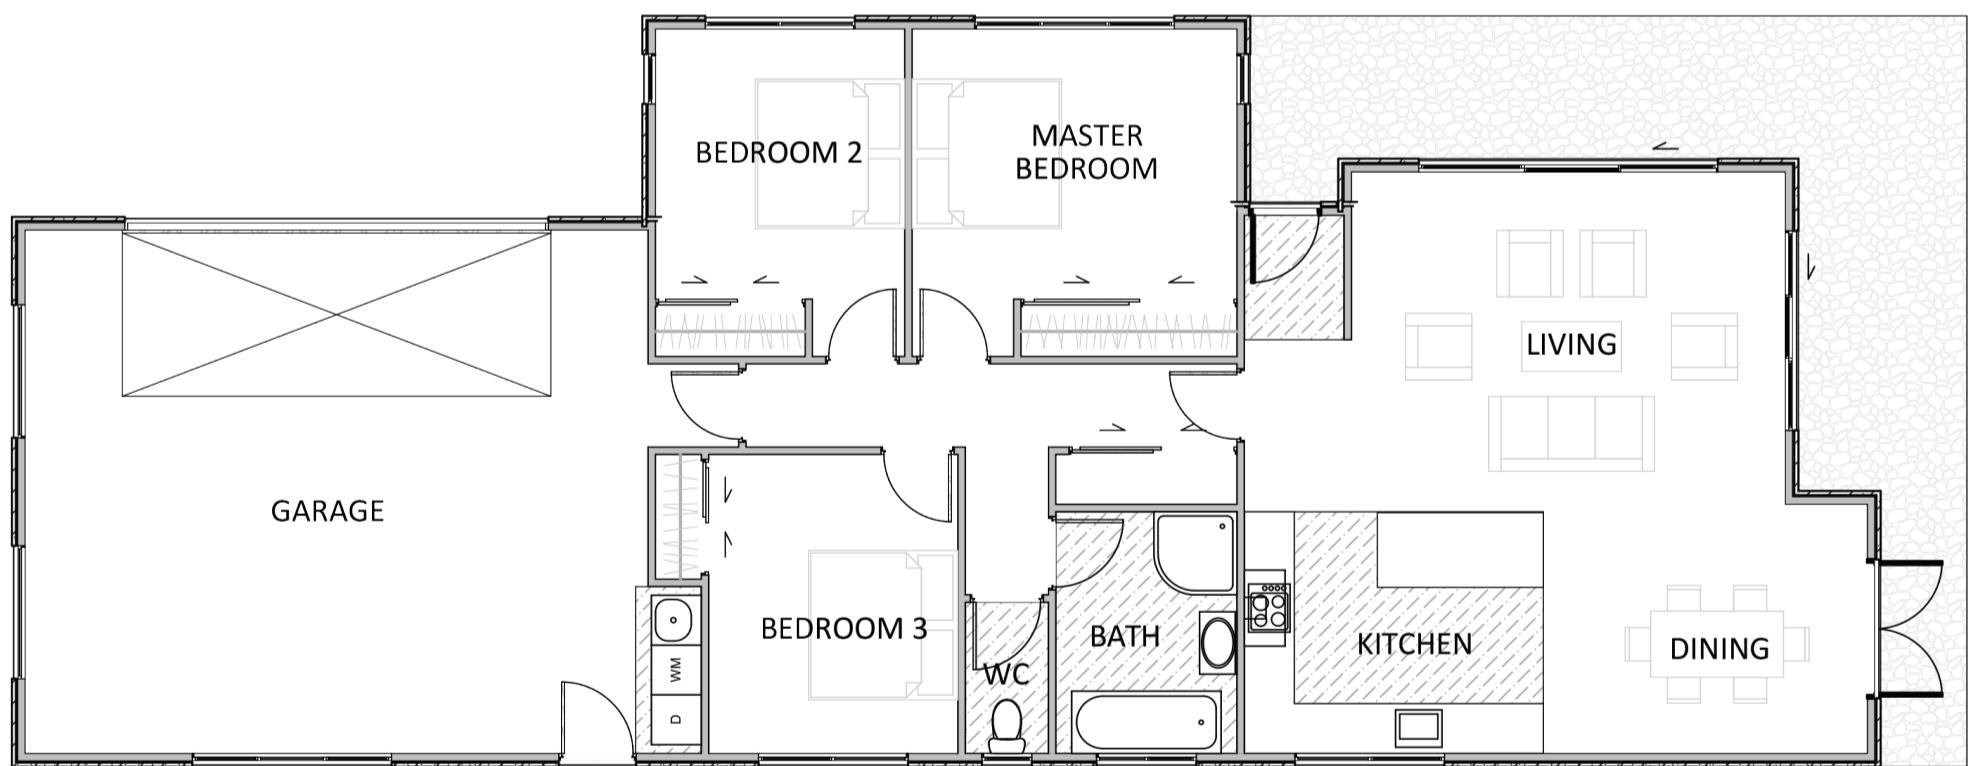

HOKONUI

Width 8.9m
Length 22.4m
Floor Area 164m²