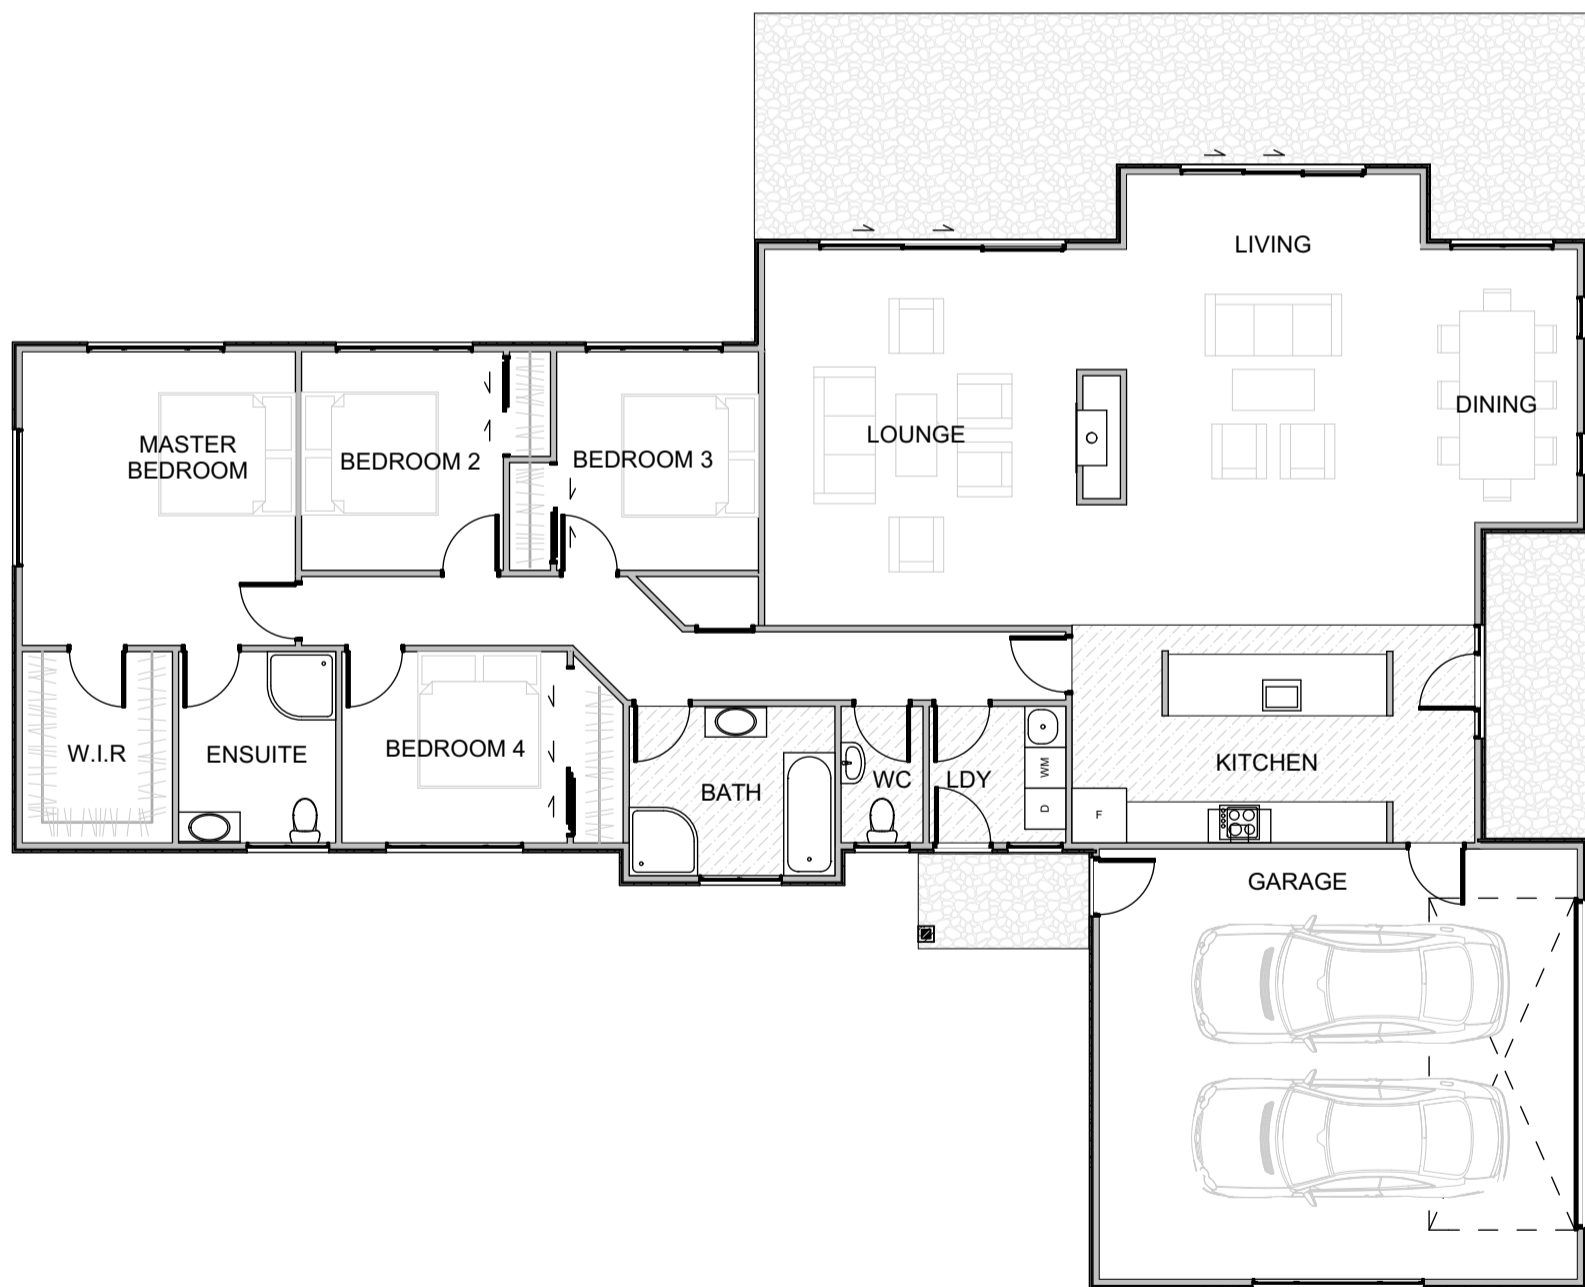

# CLIFDEN

4

2

2

2

Width .....16.2m  
Length .....22.9m  
Floor Area .....233m<sup>2</sup>