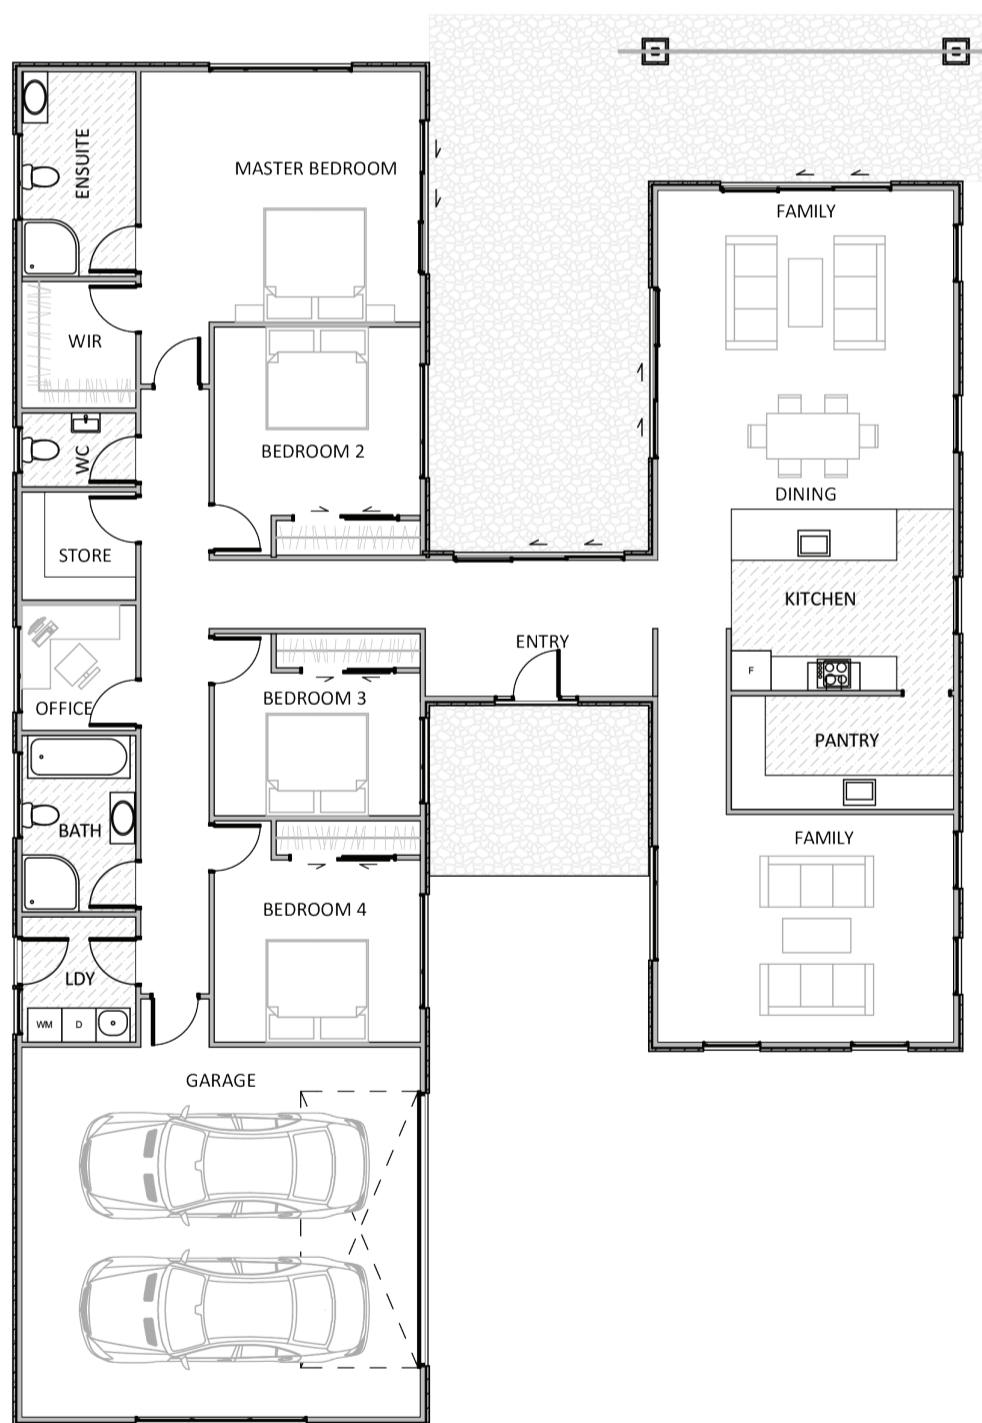

BANNOCKBURN

Width23.8m
 Length16.6m
 Floor Area262m²