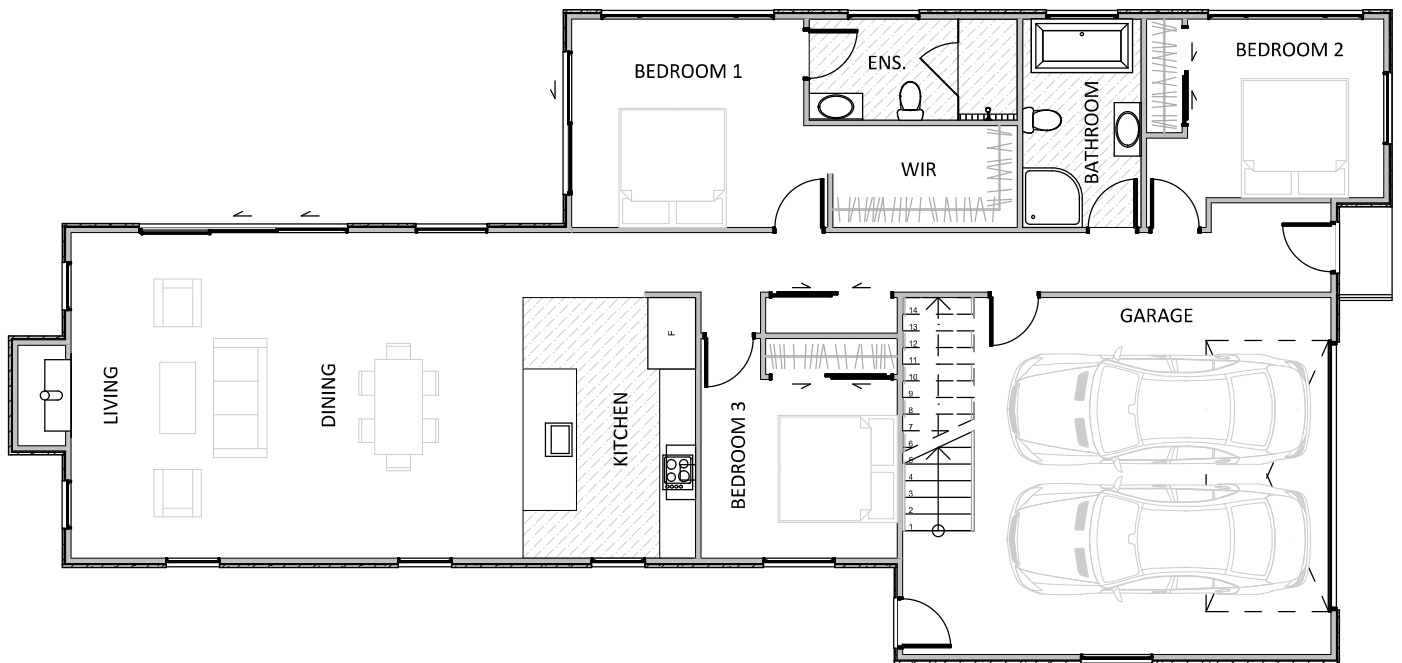

WAKATIPU

Width 10.8m
 Length 23.1m
 Floor Area 184m²