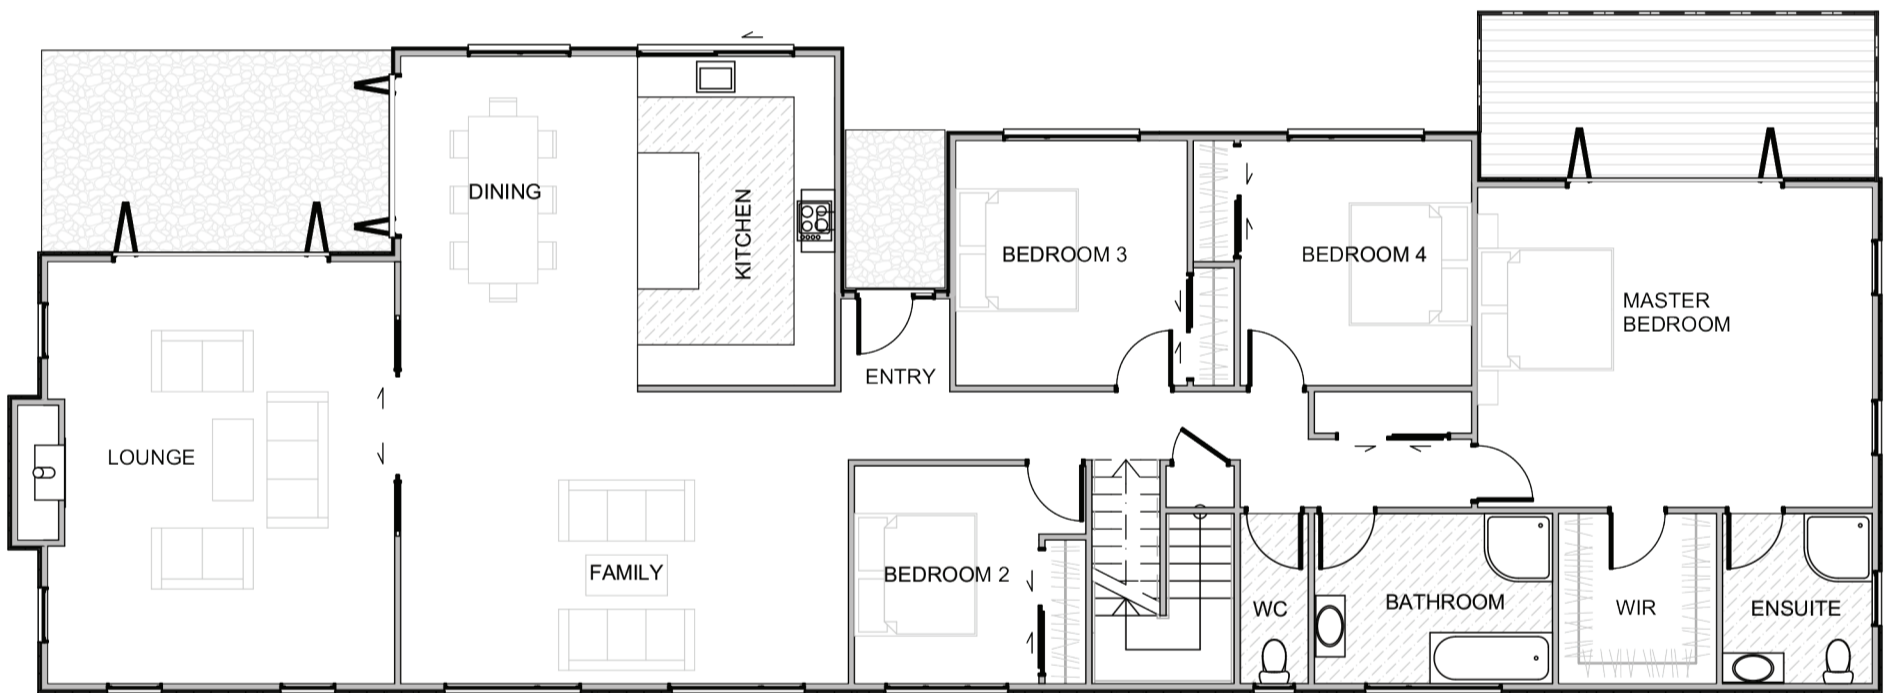

# TAKITIMU

Width ..... 9.4m  
 Length ..... 27.5m  
 Floor Area ..... 309m<sup>2</sup>  
 Ground Floor ..... 97m<sup>2</sup>  
 First Floor ..... 212m<sup>2</sup>