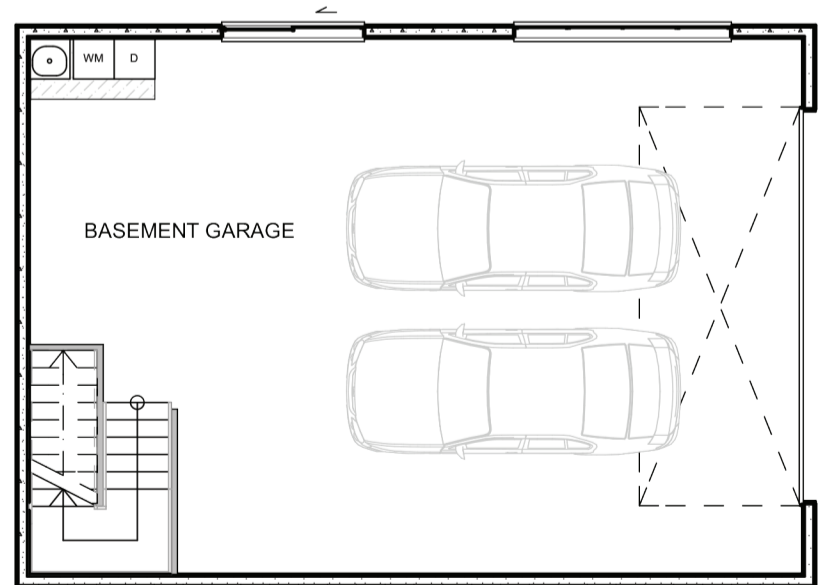

# TAKITIMU

Width ..... 9.4m  
 Length ..... 27.5m  
 Floor Area ..... 309m<sup>2</sup>  
 Ground Floor ..... 97m<sup>2</sup>  
 First Floor ..... 212m<sup>2</sup>