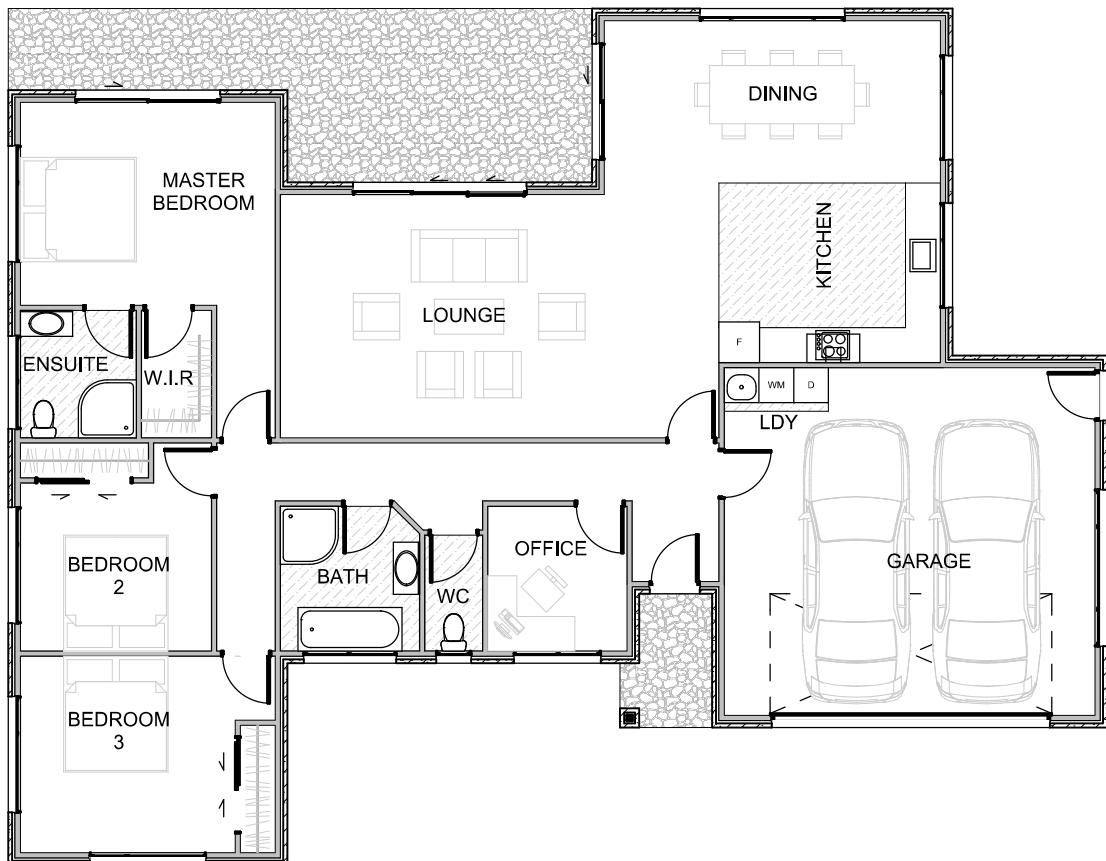

MANAPOURI

Width14.5m
 Length18.7m
 Floor Area190m²